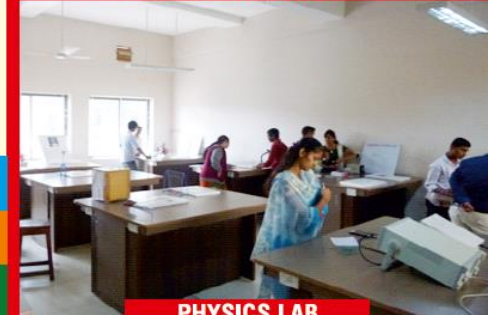

PHYSICS LAB