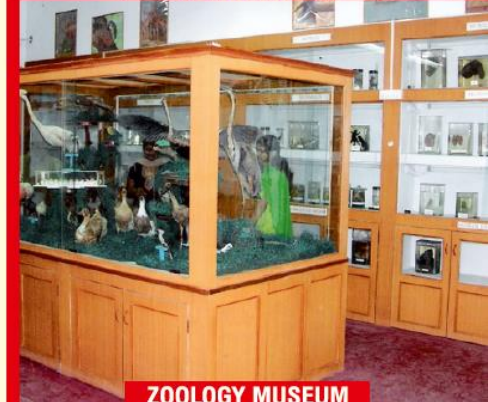

Student supporting facilities:

- Digitalized library with Libinfo software open from 8.0 am to 6.00 pm
- Sports complex with multi-gym and all indoor games
- Audio-visual studio, Auditoriums, Language labs, Maths-labs and ICT enabled classrooms and state of art laboratories
- Health Centre, Coffee and Snack cafe, 24 hours security
- Women empowerment cell, Student Grievance cell, Mentor-Mentee System
- Cultural fests, fashion shows, sports competitions, team events, Student seminars,
- Student field excursions, study tours & Industrial Visits
- Student Council, NCC, NSS, Scout, Youth Red Cross and Extension activities, Social awareness programmes for leadership quality training
- Student Teacher ratio- 30:1 with Alumni Association to bond with society

 Proud of all our 84 + 7 (2018-19) University Rank Holders

 106 University Centums (2018-19)

 40+ University Blues (2016 to 19)

BIOTECH. LAB

RAMANUJAN FOSS LAB

OUR Placement Associates

NCC PARADE

CHEMISTRY LAB